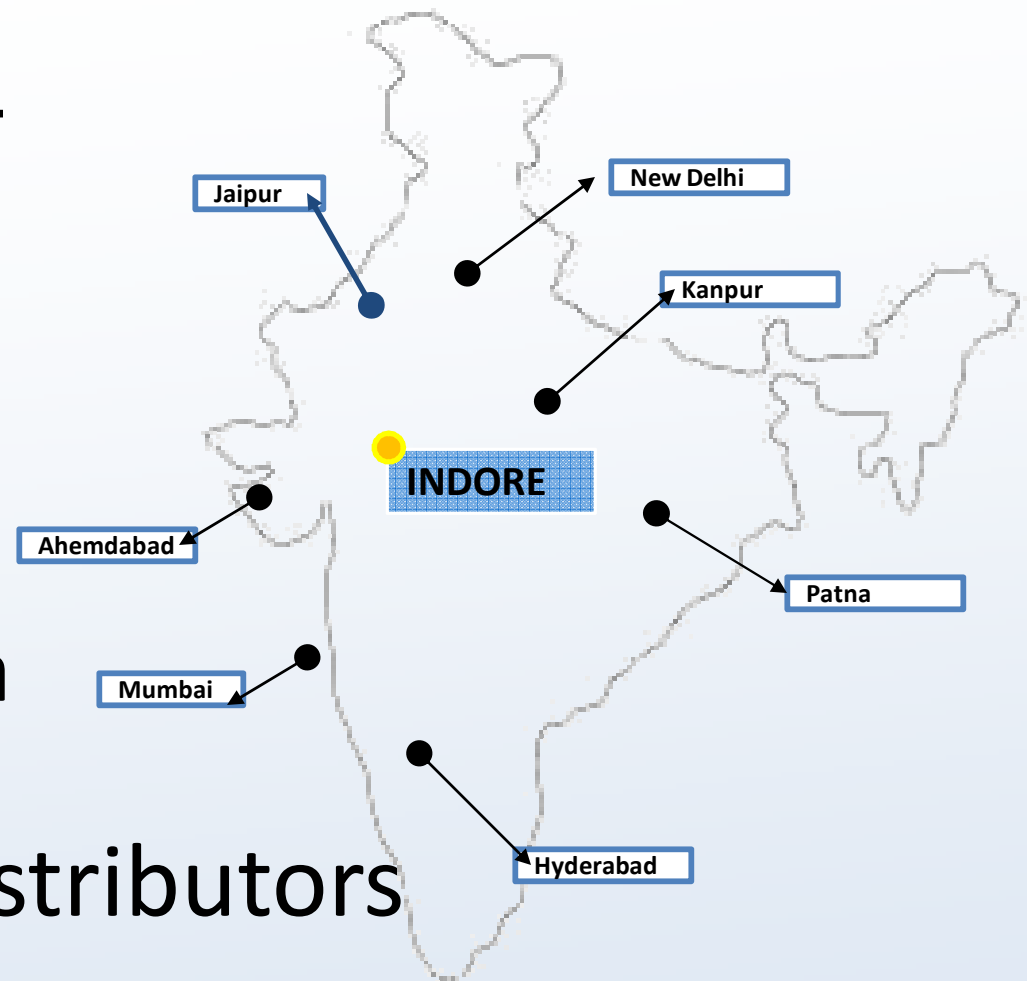

mysore deep perfumery house

spreading happiness through fragrance

Introduction

Started in 1992 as an incense sticks manufacturer, Today MDPH has grown into a complete incense player with **more than 300 brands** across 7 incense products.

MDPH has a strong distribution channel with **supply in all the states of India**. Also, MDPH has excelled in export quality incense sticks with products being exported to 5 countries currently.

mysore deep
perfumery house

Network

1 Head Office in Indore

2 Manufacturing Units

7 Depots Across India

More than 1000 Distributors

mysore deep
perfumery house

Products

HavanSamagri